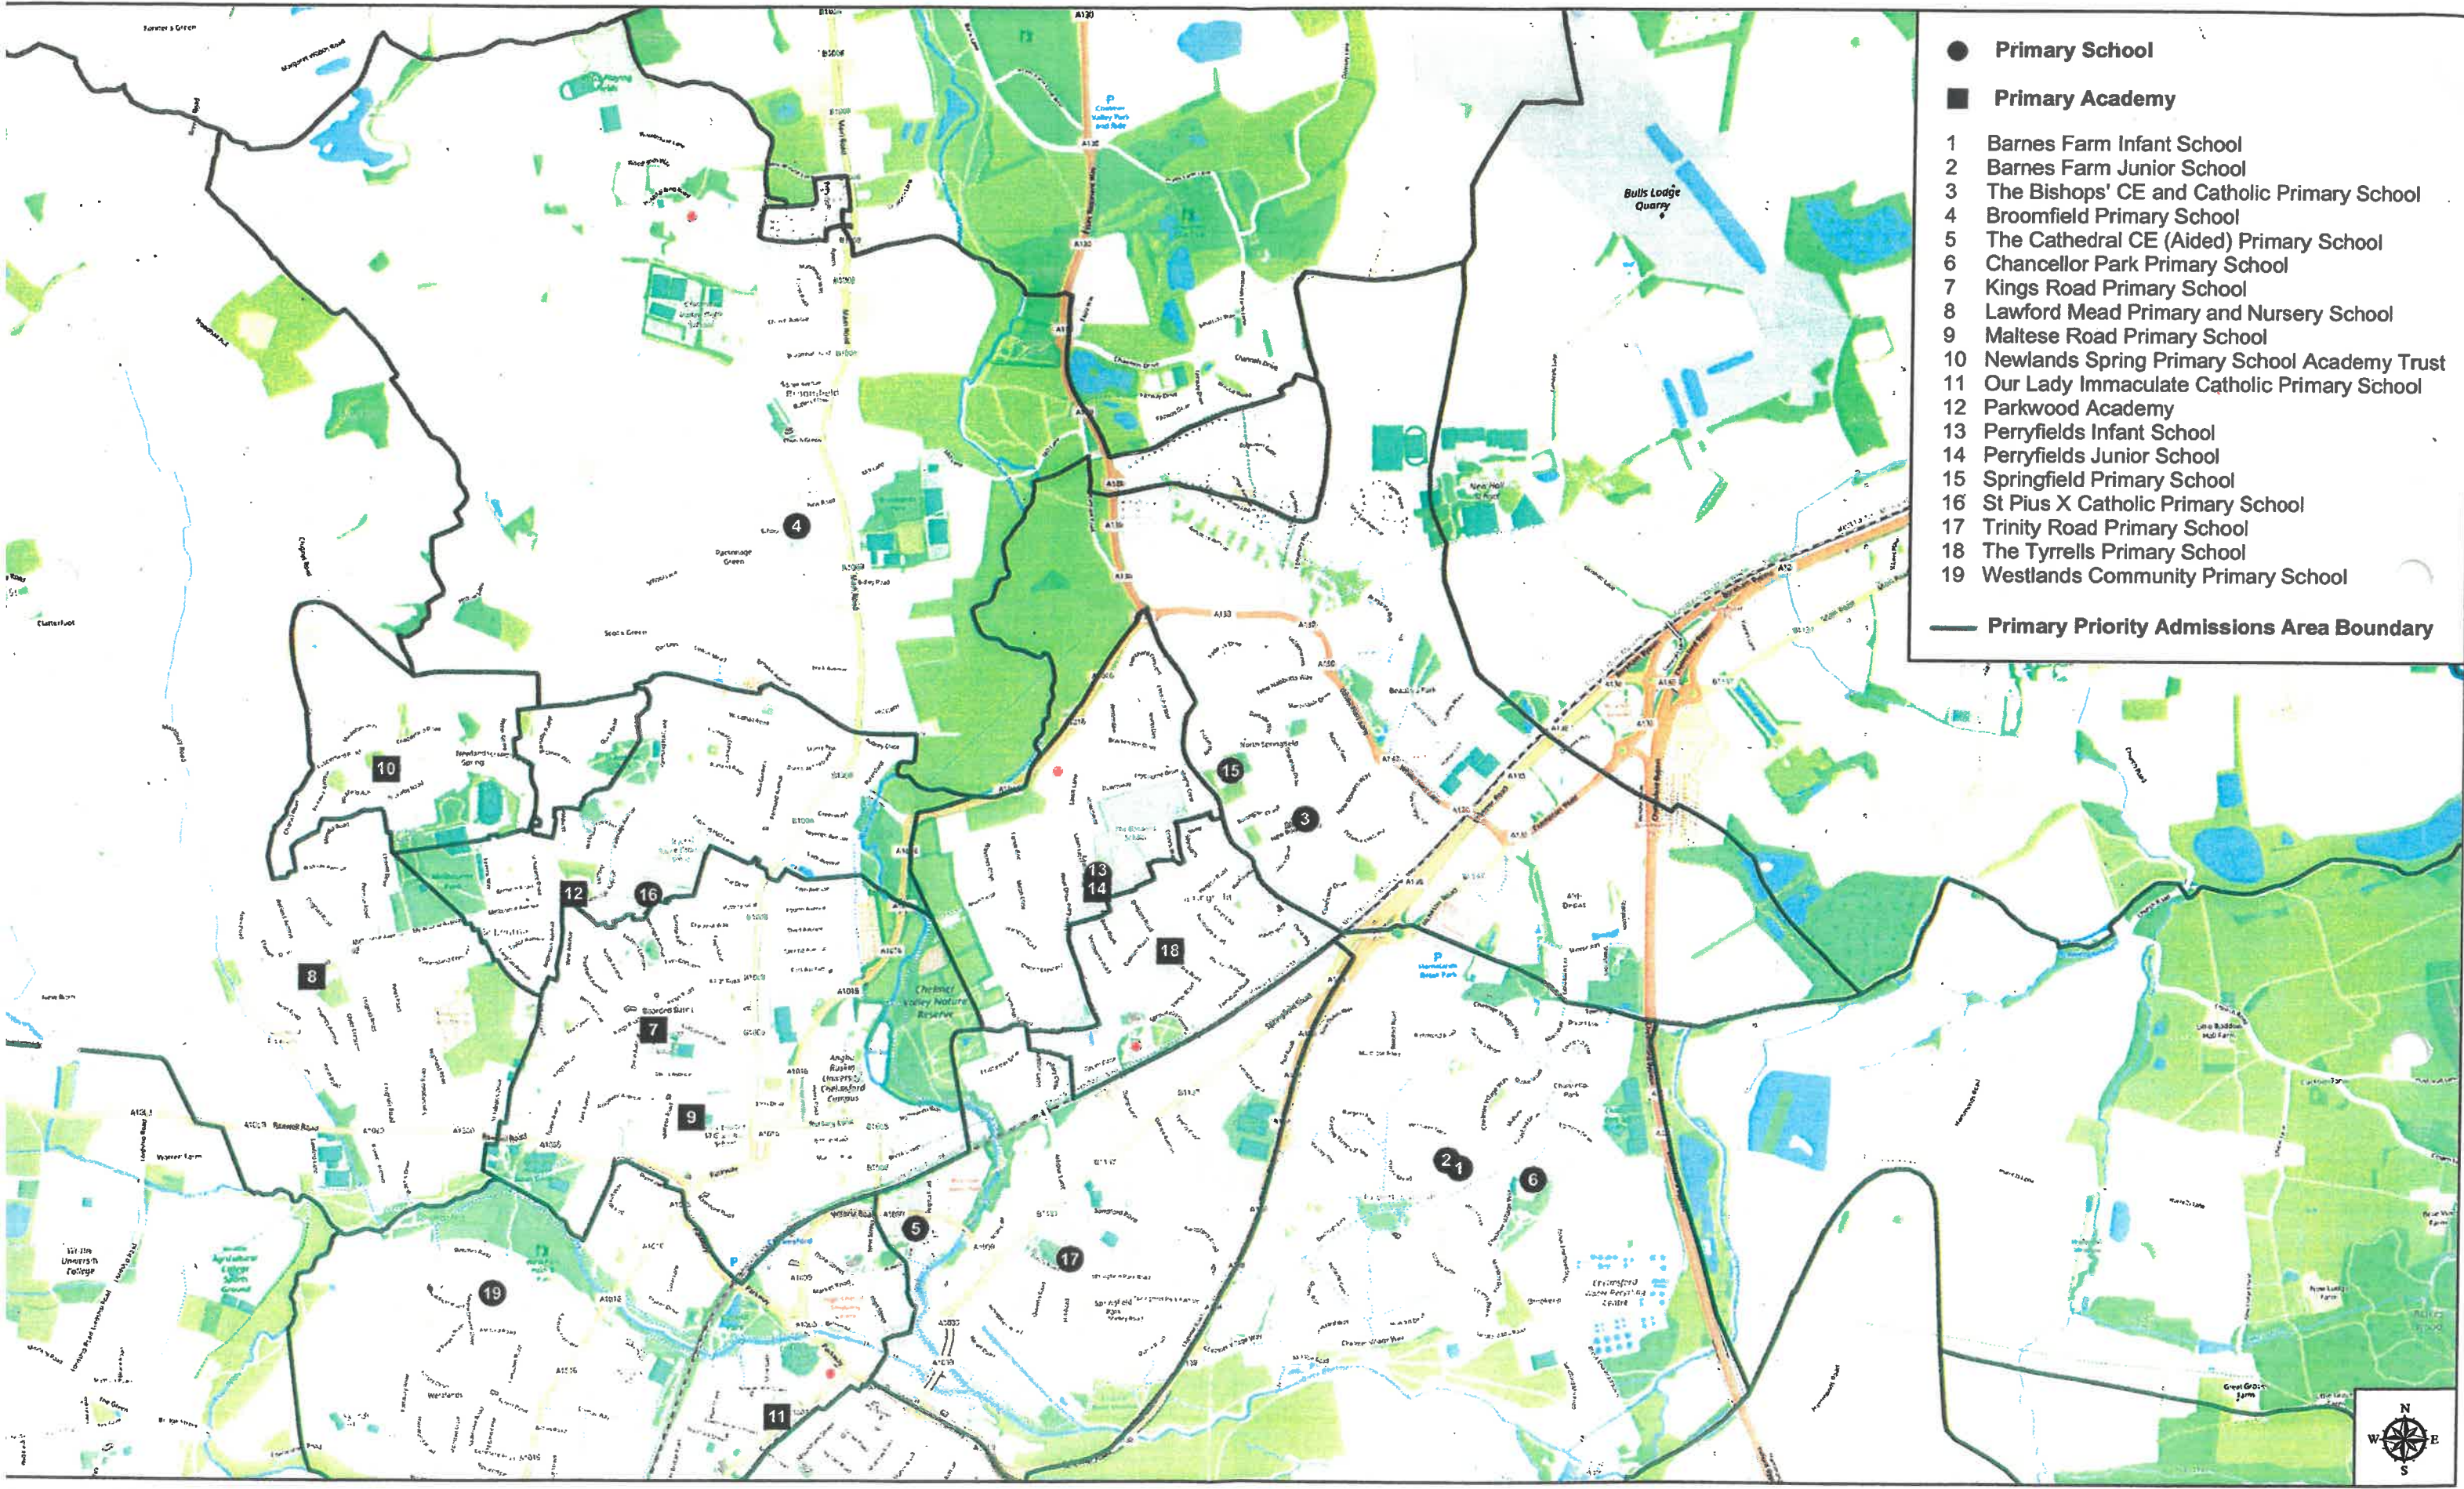

Perryfields and surrounding schools

- Primary School
 - Primary Academy
- 1 Barnes Farm Infant School
 - 2 Barnes Farm Junior School
 - 3 The Bishops' CE and Catholic Primary School
 - 4 Broomfield Primary School
 - 5 The Cathedral CE (Aided) Primary School
 - 6 Chancellor Park Primary School
 - 7 Kings Road Primary School
 - 8 Lawford Mead Primary and Nursery School
 - 9 Maltese Road Primary School
 - 10 Newlands Spring Primary School Academy Trust
 - 11 Our Lady Immaculate Catholic Primary School
 - 12 Parkwood Academy
 - 13 Perryfields Infant School
 - 14 Perryfields Junior School
 - 15 Springfield Primary School
 - 16 St Pius X Catholic Primary School
 - 17 Trinity Road Primary School
 - 18 The Tyrrells Primary School
 - 19 Westlands Community Primary School
- Primary Priority Admissions Area Boundary

0.5 1 2 Miles Scale: 1:25,000 @ A3

map is reproduced from Ordnance Survey Material with the permission of Ordnance Survey. Unauthorised reproduction infringes Crown Copyright and may lead to prosecution or civil proceedings. Contains Ordnance Survey data © Crown Copyright and database right 2018. Contains Royal Mail data © Royal Mail Copyright and database right 2018. Essex County Council: Licence No: 100019602, School Organisation and Place Planning